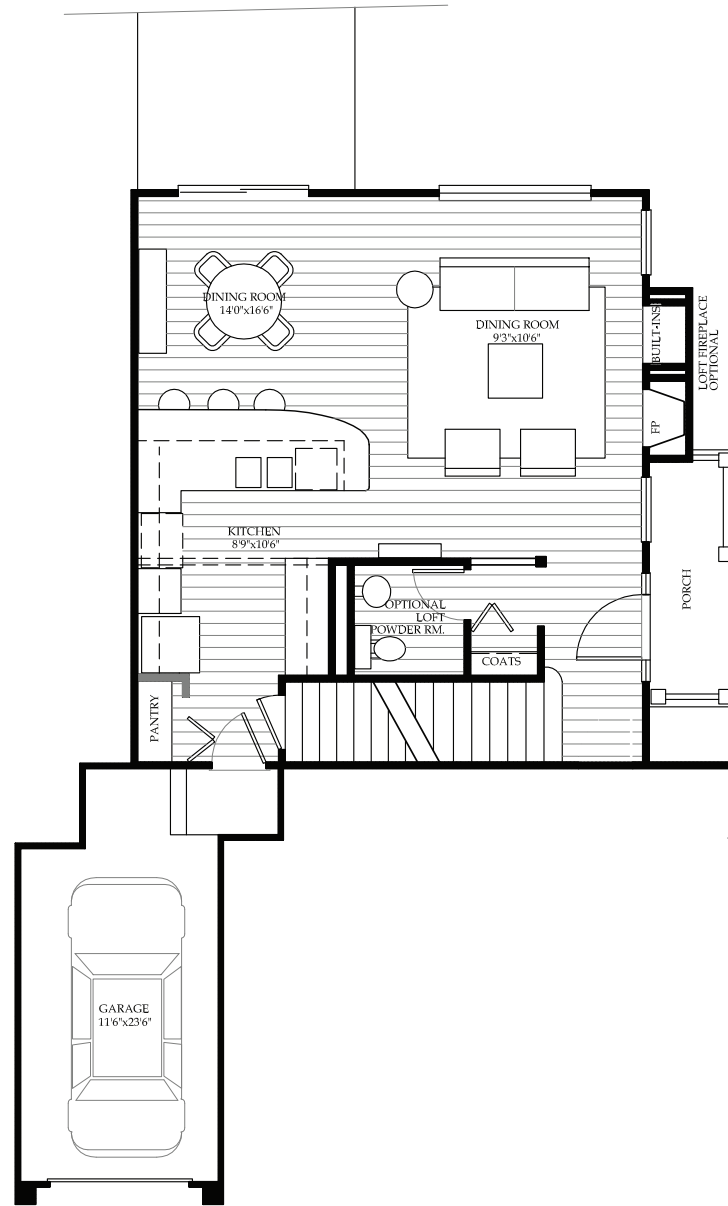

**BLUE RIVER
HOMES**

BASEMENT PLAN

MAIN FLOOR PLAN

SECOND FLOOR PLAN

CARRIAGE HOMES THE ABBEY

CARRIAGE HOMES

THE ABBEY

loft options

BLUE RIVER HOMES

LOFT KITCHEN

Open floor plan, Choice of cabinet style, oversized counter, stainless steel sink, Loft-Collection faucet, Choice of Laminate Top
Also available with granite top, and stainless steel under-mount sink.

LOFT COLLECTION LIGHTING OPTIONS

High-tech, pendant style bar lighting at Kitchen. High-tech, chandelier style lighting at Dining
Designer Lighting options throughout

LOFT COLLECTION BATHROOM OPTIONS

Powder Room:
Vessel style sink with bracket and faucet, Mirror, High-tech light fixtures and elongated toilet.
Main Bath:
Choice of Cabinets, Choice of Laminate counter, White drop-in sink, Loft collection faucet, [Elongated] toilet, White tub/shower unit, Fan/light at Toilet, Mirror, cluster Pendant lighting.

LOFT COLLECTION BEDROOM OPTIONS

Plant Shelf with Recessed Lights and walk-in closet.

LOFT COLLECTION DETAIL PACKAGES

Fireplace and Shelves
Plant shelf at top of Stairs
Recessed Light and Switch at Shelf
Maple Door Package
Square Stock Popular Trim Package
Loft Kitchen Cabinet Pulls