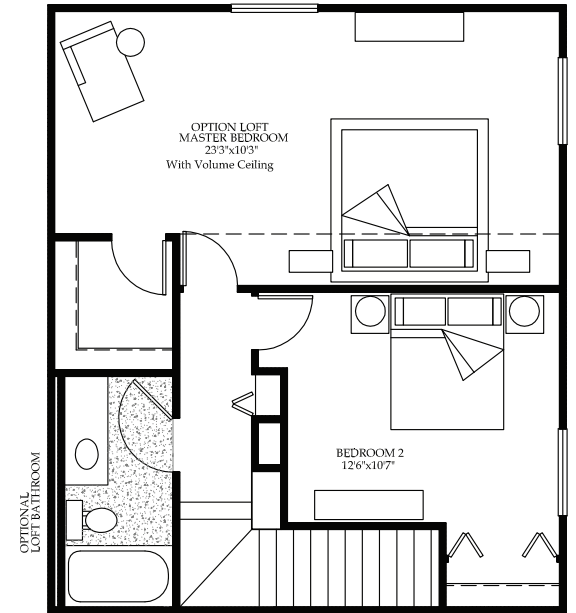

**BLUE RIVER
HOMES**

BASEMENT PLAN

MAIN FLOOR PLAN

SECOND FLOOR PLAN

CARRIAGE HOMES THE ABBEY

CARRIAGE HOMES

THE ABBEY

loft options

BLUE RIVER HOMES

LOFT KITCHEN

Open floor plan, Choice of cabinet style, oversized counter, stainless steel sink, Loft-Collection faucet, Choice of Laminate Top
Also available with granite top, and stainless steel under-mount sink.

LOFT COLLECTION LIGHTING OPTIONS

High-tech, pendant style bar lighting at Kitchen. High-tech, chandelier style lighting at Dining
Designer Lighting options throughout

LOFT COLLECTION BATHROOM OPTIONS

Powder Room:
Vessel style sink with bracket and faucet, Mirror, High-tech light fixtures and elongated toilet.
Main Bath:
Choice of Cabinets, Choice of Laminate counter, White drop-in sink, Loft collection faucet, [Elongated] toilet, White tub/shower unit, Fan/light at Toilet, Mirror, cluster Pendant lighting.

LOFT COLLECTION BEDROOM OPTIONS

Plant Shelf with Recessed Lights and walk-in closet.

LOFT COLLECTION DETAIL PACKAGES

Fireplace and Shelves
Plant shelf at top of Stairs
Recessed Light and Switch at Shelf
Maple Door Package
Square Stock Popular Trim Package
Loft Kitchen Cabinet Pulls