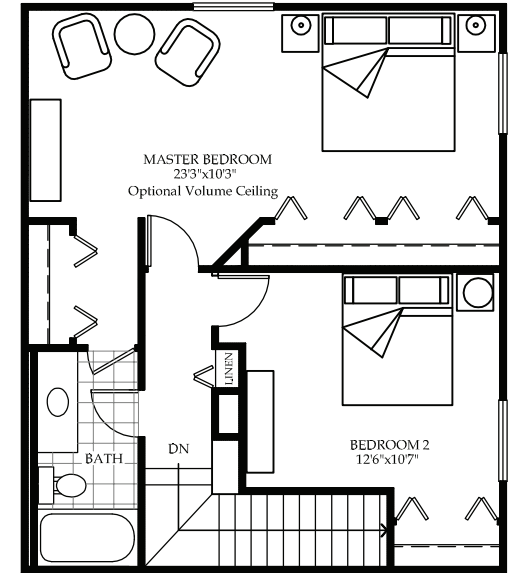

**BLUE RIVER
HOMES**

BASEMENT PLAN

MAIN FLOOR PLAN

SECOND FLOOR PLAN

CARRIAGE HOMES THE ABBEY

CARRIAGE HOMES

THE ABBEY

loft options

BLUE RIVER HOMES

LOFT KITCHEN

Open floor plan, Choice of cabinet style, oversized counter, stainless steel sink, Loft-Collection faucet, Choice of Laminate Top
Also available with granite top, and stainless steel under-mount sink.

LOFT COLLECTION LIGHTING OPTIONS

High-tech, pendant style bar lighting at Kitchen. High-tech, chandelier style lighting at Dining
Designer Lighting options throughout

LOFT COLLECTION BATHROOM OPTIONS

Powder Room:
Vessel style sink with bracket and faucet, Mirror, High-tech light fixtures and elongated toilet.
Main Bath:
Choice of Cabinets, Choice of Laminate counter, White drop-in sink, Loft collection faucet, [Elongated] toilet, White tub/shower unit, Fan/light at Toilet, Mirror, cluster Pendant lighting.

LOFT COLLECTION BEDROOM OPTIONS

Plant Shelf with Recessed Lights and walk-in closet.

LOFT COLLECTION DETAIL PACKAGES

Fireplace and Shelves
Plant shelf at top of Stairs
Recessed Light and Switch at Shelf
Maple Door Package
Square Stock Popular Trim Package
Loft Kitchen Cabinet Pulls