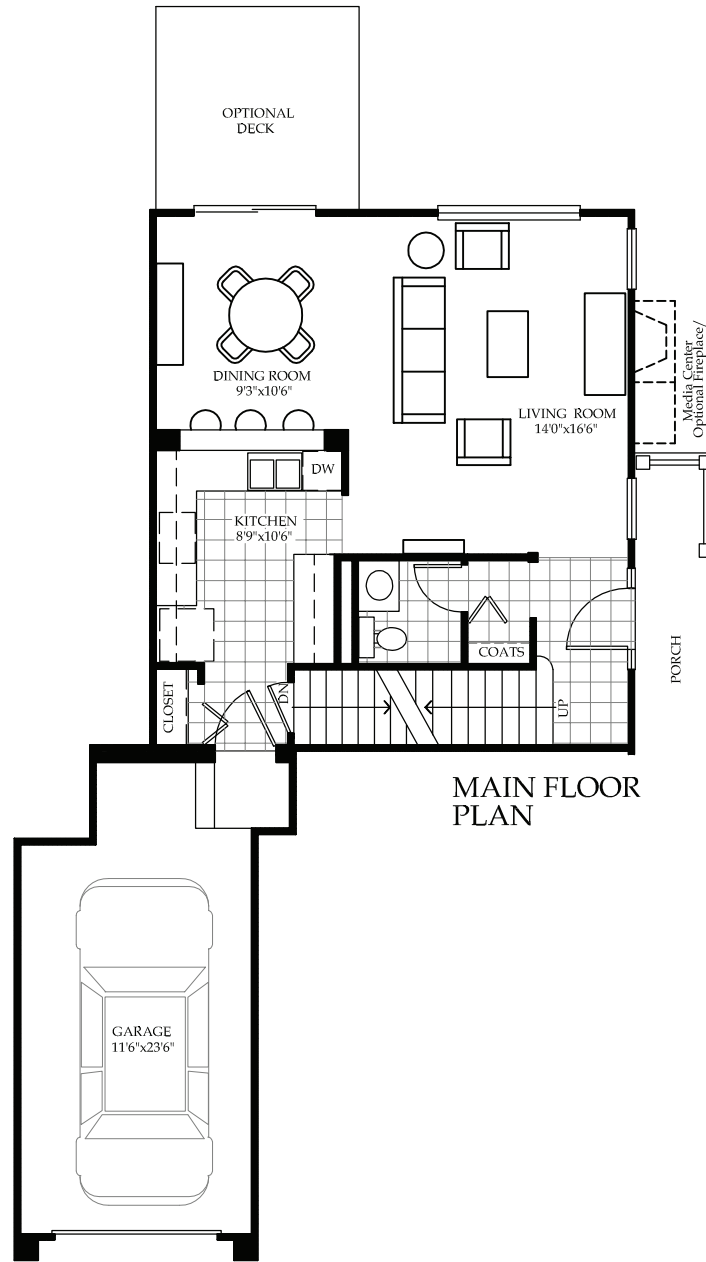

**BLUE RIVER
HOMES**

BASEMENT PLAN

MAIN FLOOR PLAN

SECOND FLOOR PLAN

CARRIAGE HOMES THE ABBEY

CARRIAGE HOMES

THE ABBEY

loft options

BLUE RIVER HOMES

LOFT KITCHEN

Open floor plan, Choice of cabinet style, oversized counter, stainless steel sink, Loft-Collection faucet, Choice of Laminate Top
Also available with granite top, and stainless steel under-mount sink.

LOFT COLLECTION LIGHTING OPTIONS

High-tech, pendant style bar lighting at Kitchen. High-tech, chandelier style lighting at Dining
Designer Lighting options throughout

LOFT COLLECTION BATHROOM OPTIONS

Powder Room:
Vessel style sink with bracket and faucet, Mirror, High-tech light fixtures and elongated toilet.
Main Bath:
Choice of Cabinets, Choice of Laminate counter, White drop-in sink, Loft collection faucet, [Elongated] toilet, White tub/shower unit, Fan/light at Toilet, Mirror, cluster Pendant lighting.

LOFT COLLECTION BEDROOM OPTIONS

Plant Shelf with Recessed Lights and walk-in closet.

LOFT COLLECTION DETAIL PACKAGES

Fireplace and Shelves
Plant shelf at top of Stairs
Recessed Light and Switch at Shelf
Maple Door Package
Square Stock Popular Trim Package
Loft Kitchen Cabinet Pulls