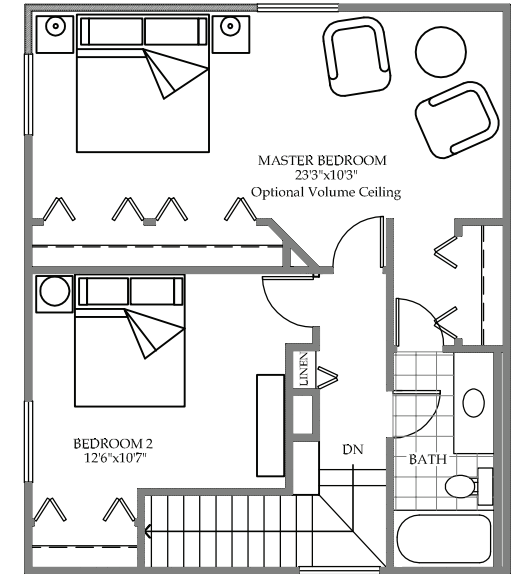

**BLUE RIVER  
HOMES**

**BASEMENT PLAN**

**MAIN FLOOR PLAN**

**SECOND FLOOR PLAN**

**TWO-CAR  
GARAGE  
20'5" x 23'**