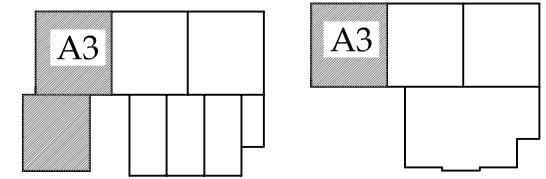

**BLUE RIVER  
HOMES**

**BASEMENT PLAN**

**MAIN FLOOR PLAN**

**SECOND FLOOR PLAN**

**TWO-CAR  
GARAGE  
20'5" x 23'**