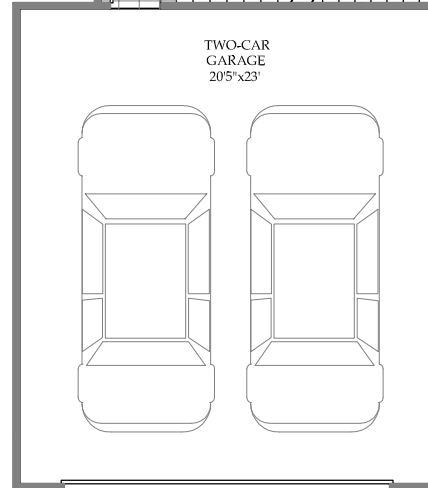

**BLUE RIVER  
HOMES**

**BASEMENT PLAN**

**MAIN FLOOR PLAN**

**SECOND FLOOR PLAN**

**TWO-CAR  
GARAGE  
20'5" x 23'**