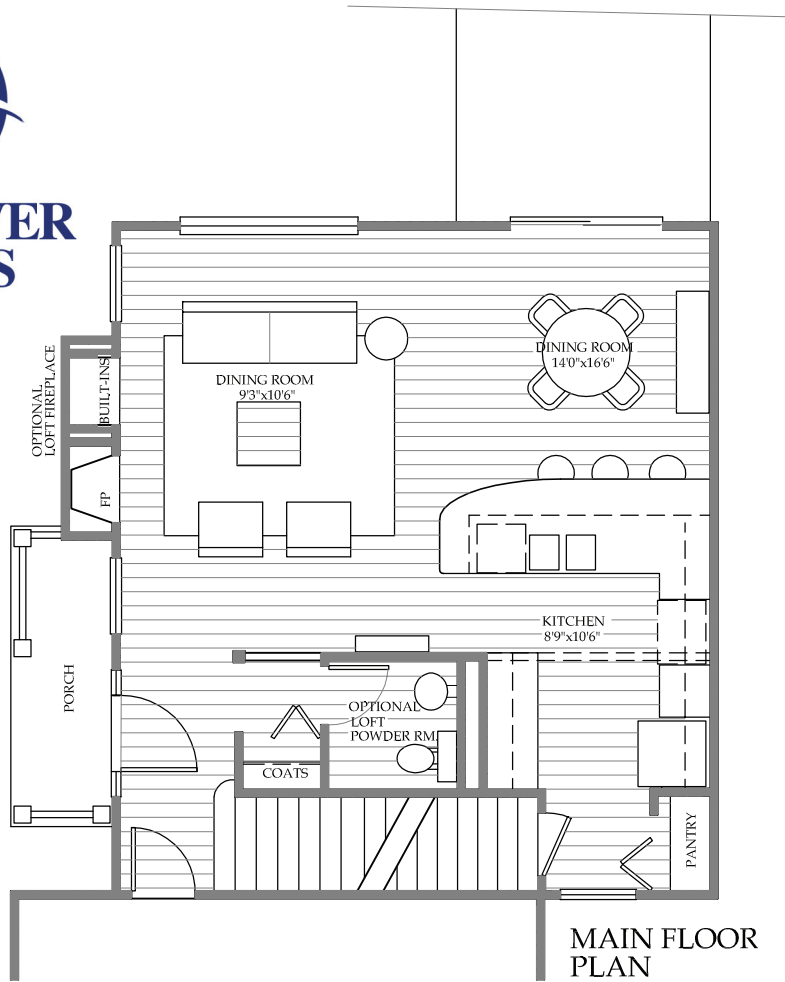

**BLUE RIVER
HOMES**