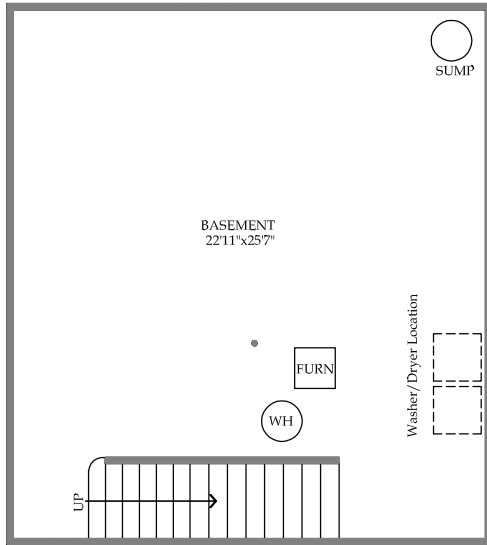

**BLUE RIVER  
HOMES**

**BASEMENT PLAN**

**MAIN FLOOR PLAN**

**SECOND FLOOR PLAN**

**TWO-CAR  
GARAGE  
20'5" x 23'**