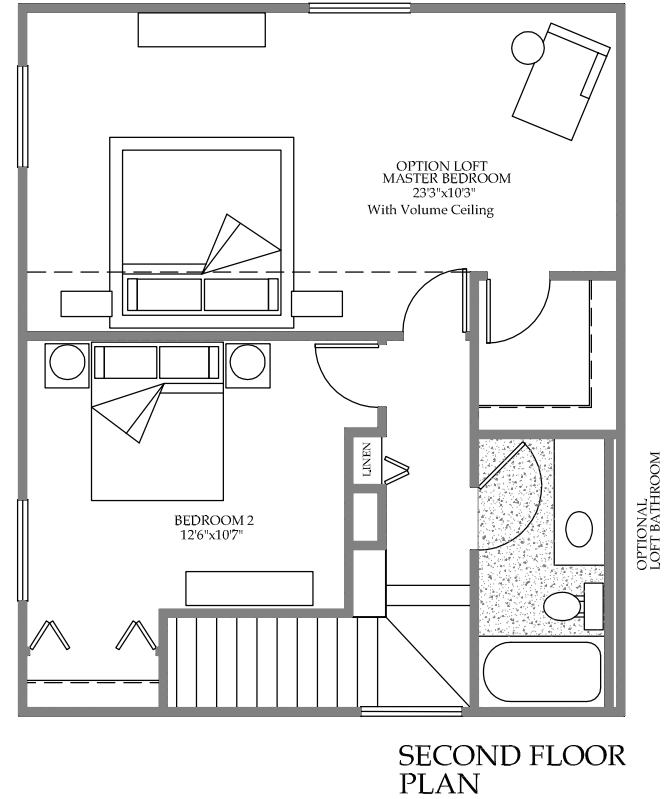

**BLUE RIVER
HOMES**