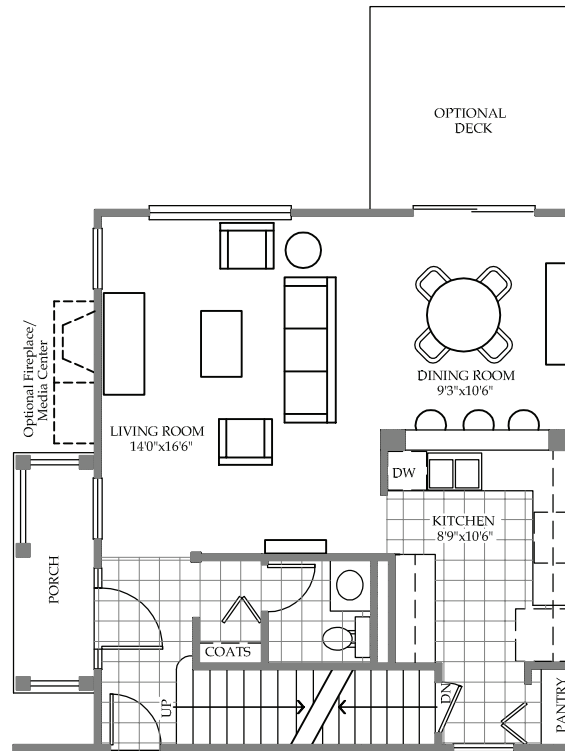

**BLUE RIVER  
HOMES**

**BASEMENT PLAN**

**MAIN FLOOR PLAN**

**SECOND FLOOR PLAN**

**TWO-CAR  
GARAGE  
20'5" x 23'**