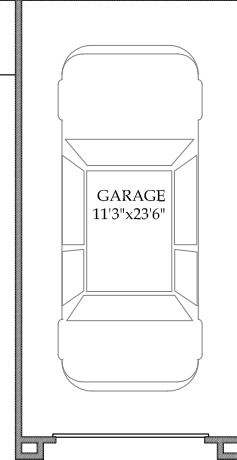

# CARRIAGE HOMES THE TULANE

**BLUE RIVER  
HOMES**

**BASEMENT  
PLAN**

**MAIN FLOOR  
PLAN**

**SECOND FLOOR  
PLAN**

**PENINSULA  
FIREPLACE OPTION  
PRICE: \$3500**

Includes:  
Peninsula Fireplace  
2 Drywall Shelves  
Ambient Lighting