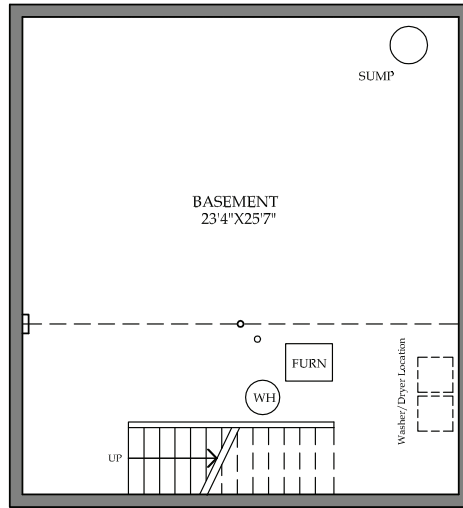

**BLUE RIVER  
HOMES**

**BASEMENT  
PLAN**

**MAIN FLOOR  
PLAN**

**SECOND FLOOR  
PLAN**

**PENINSULA  
FIREPLACE OPTION  
PRICE: \$3500**

Includes:  
Peninsula Fireplace  
2 Drywall Shelves  
Ambient Lighting