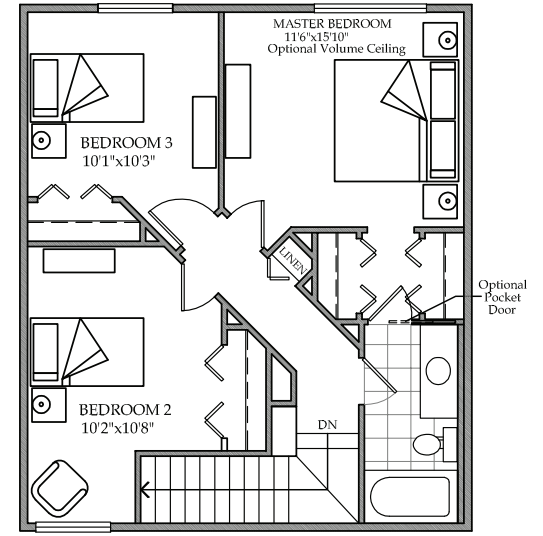

**BLUE RIVER  
HOMES**

**BASEMENT  
PLAN**

**MAIN FLOOR  
PLAN**

**SECOND FLOOR  
PLAN**

**PENINSULA  
FIREPLACE OPTION  
PRICE: \$3500**

Includes:  
Peninsula Fireplace  
2 Drywall Shelves  
Ambient Lighting

# CARRIAGE HOMES THE TULANE

**BLUE RIVER  
HOMES**

**BASEMENT  
PLAN**

**MAIN FLOOR  
PLAN**

**SECOND FLOOR  
PLAN**

**PENINSULA  
FIREPLACE OPTION  
PRICE: \$3500**

Includes:  
Peninsula Fireplace  
2 Drywall Shelves  
Ambient Lighting