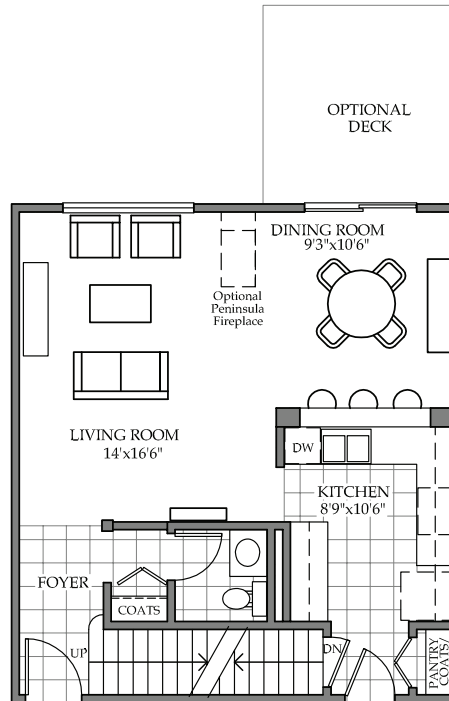

**BLUE RIVER  
HOMES**

**BASEMENT  
PLAN**

**MAIN FLOOR  
PLAN**

**SECOND FLOOR  
PLAN**

**PENINSULA  
FIREPLACE OPTION  
PRICE: \$3500**

Includes:  
Peninsula Fireplace  
2 Drywall Shelves  
Ambient Lighting