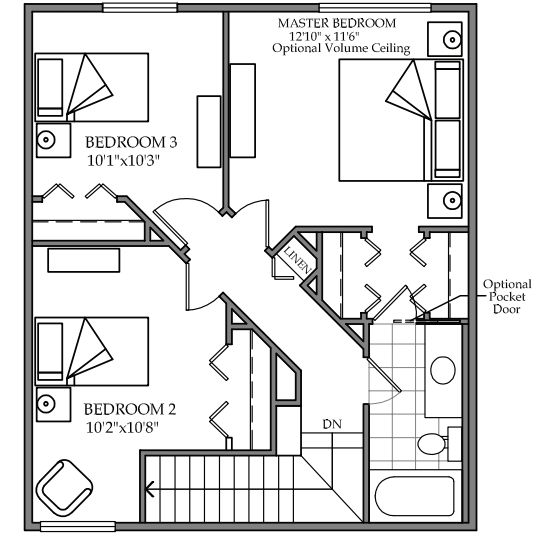

**BLUE RIVER  
HOMES**

**BASEMENT  
PLAN**

**MAIN FLOOR  
PLAN**

**SECOND FLOOR  
PLAN**

**PENINSULA  
FIREPLACE OPTION  
PRICE: \$3500**

Includes:  
Peninsula Fireplace  
2 Drywall Shelves  
Ambient Lighting