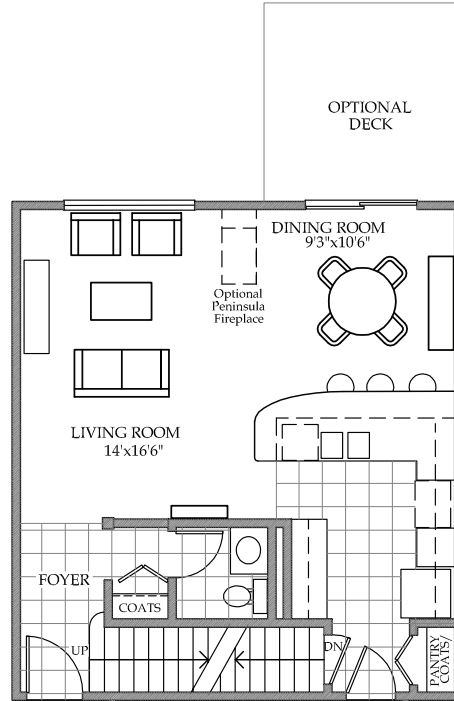

**BLUE RIVER  
HOMES**

**BASEMENT  
PLAN**

**MAIN FLOOR  
PLAN**

**SECOND FLOOR  
PLAN**

**PENINSULA  
FIREPLACE OPTION  
PRICE: \$3500**

Includes:  
Peninsula Fireplace  
2 Drywall Shelves  
Ambient Lighting

# CARRIAGE HOMES THE TULANE

**BLUE RIVER  
HOMES**

**BASEMENT  
PLAN**

**MAIN FLOOR  
PLAN**

**SECOND FLOOR  
PLAN**

**PENINSULA  
FIREPLACE OPTION  
PRICE: \$3500**

Includes:  
Peninsula Fireplace  
2 Drywall Shelves  
Ambient Lighting