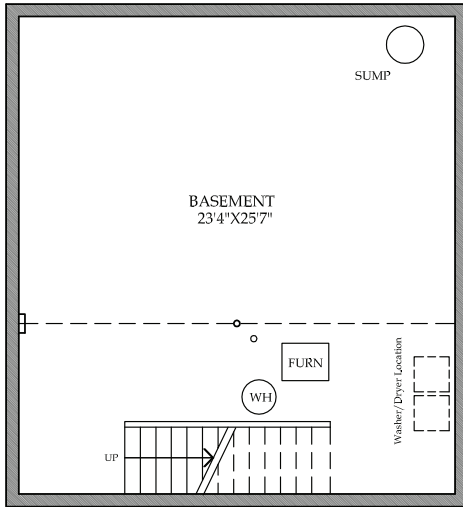

**BLUE RIVER
HOMES**

**BASEMENT
PLAN**